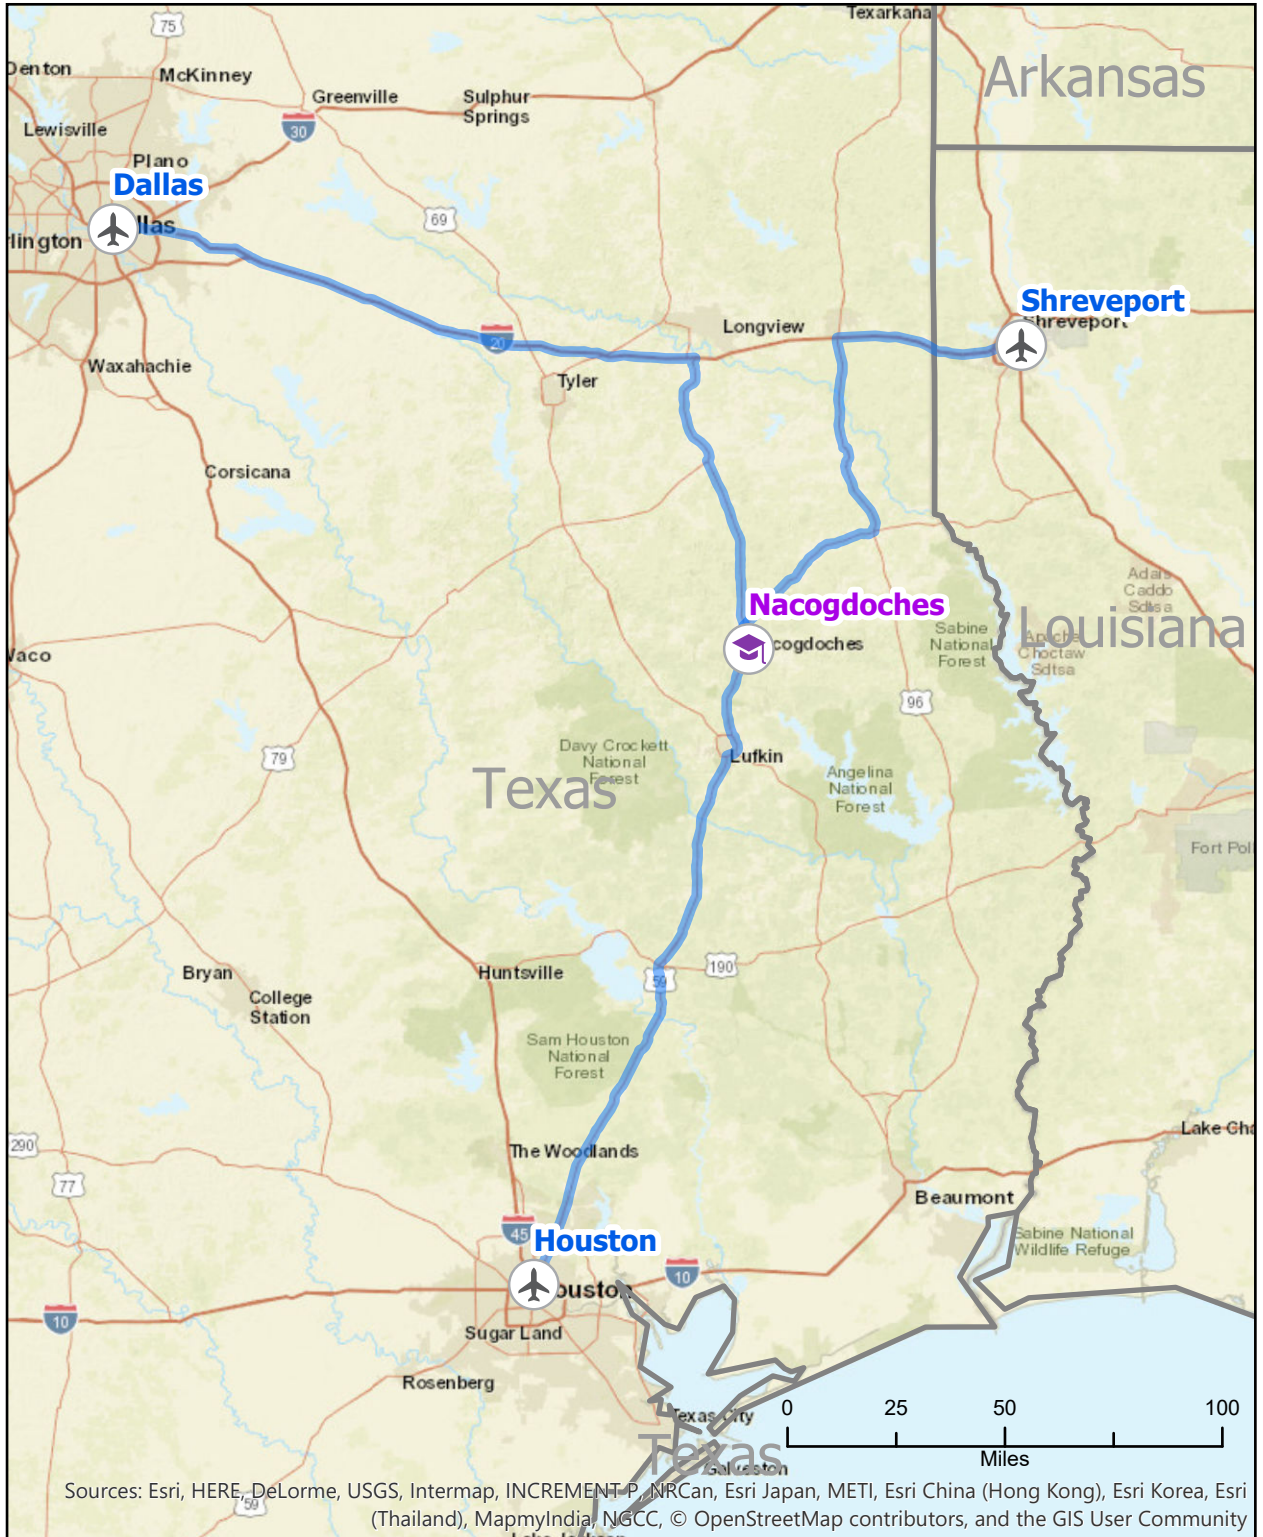

Coming to Nacogdoches From An Airport

Driving distance from a major airport to Nacogdoches:
Houston (IAH) 130 mile; Shreveport (SHV) 90 mile; Dallas (DFW) 185 mile